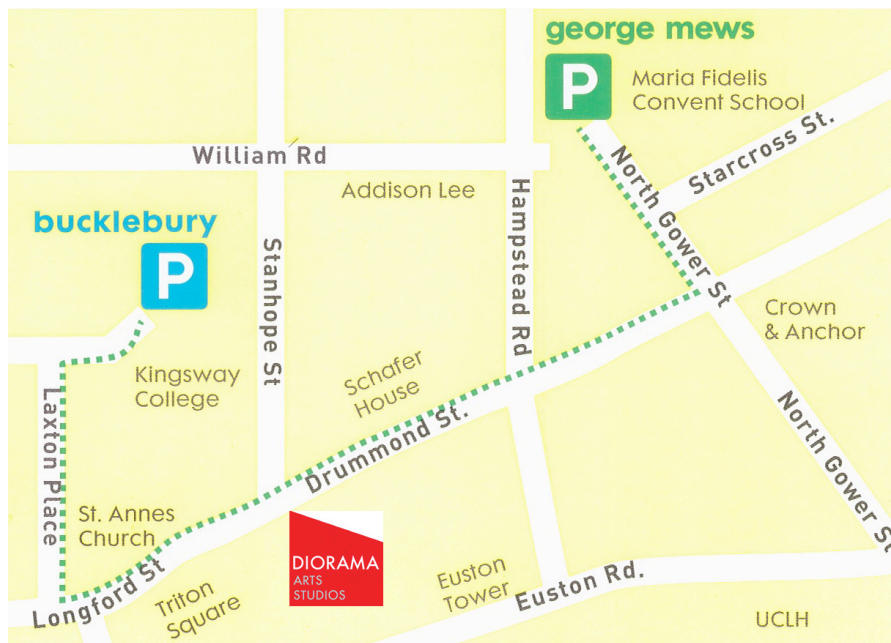

PARKING NEARBY

MONDAY – FRIDAY, 7AM - 8PM

BUCKLEBERRY & GEORGE MEWS CARPARKS

CHARGES APPLY: WWW.LOMAXCARPARK.CO.UK

MONDAY – FRIDAY, 6.30PM - 8AM

SATURDAY & SUNDAY, ANYTIME

**FREE PARKING ON DRUMMOND STREET
OUTSIDE STUDIOS, MAX. STAY 2 HOURS**